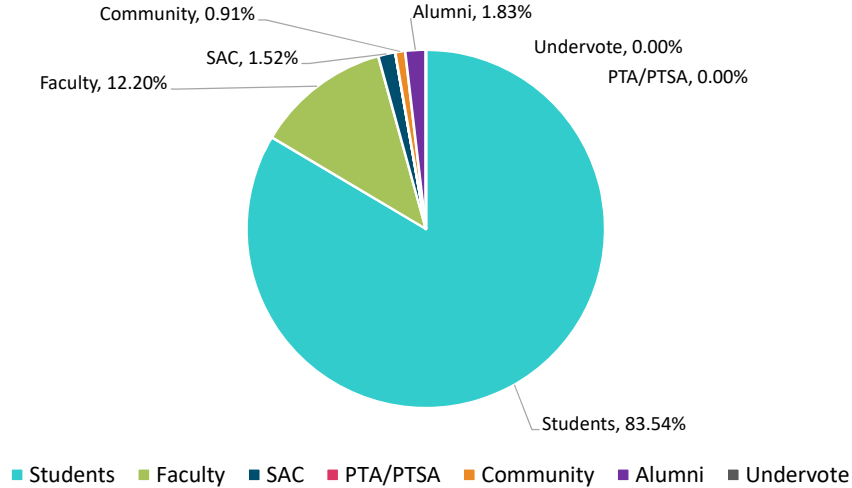

# School Name Change Tabulation Form

Below is a tabulation form produced by the ballots scored by the Supervisor of Elections Office on May 19, 2021.

SCHOOL NAME: J.E.B. Stuart Middle School

**Participation Breakdown**