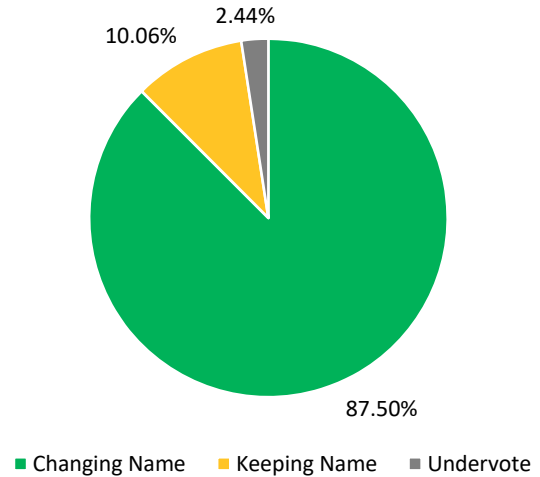

# School Name Change Tabulation Form

Below is a tabulation form produced by the ballots scored by the Supervisor of Elections Office on May 19, 2021.

SCHOOL NAME: J.E.B. Stuart Middle School

**Participation Breakdown**

**In favor of...**

**In favor of...  
(by Stakeholder Group)**